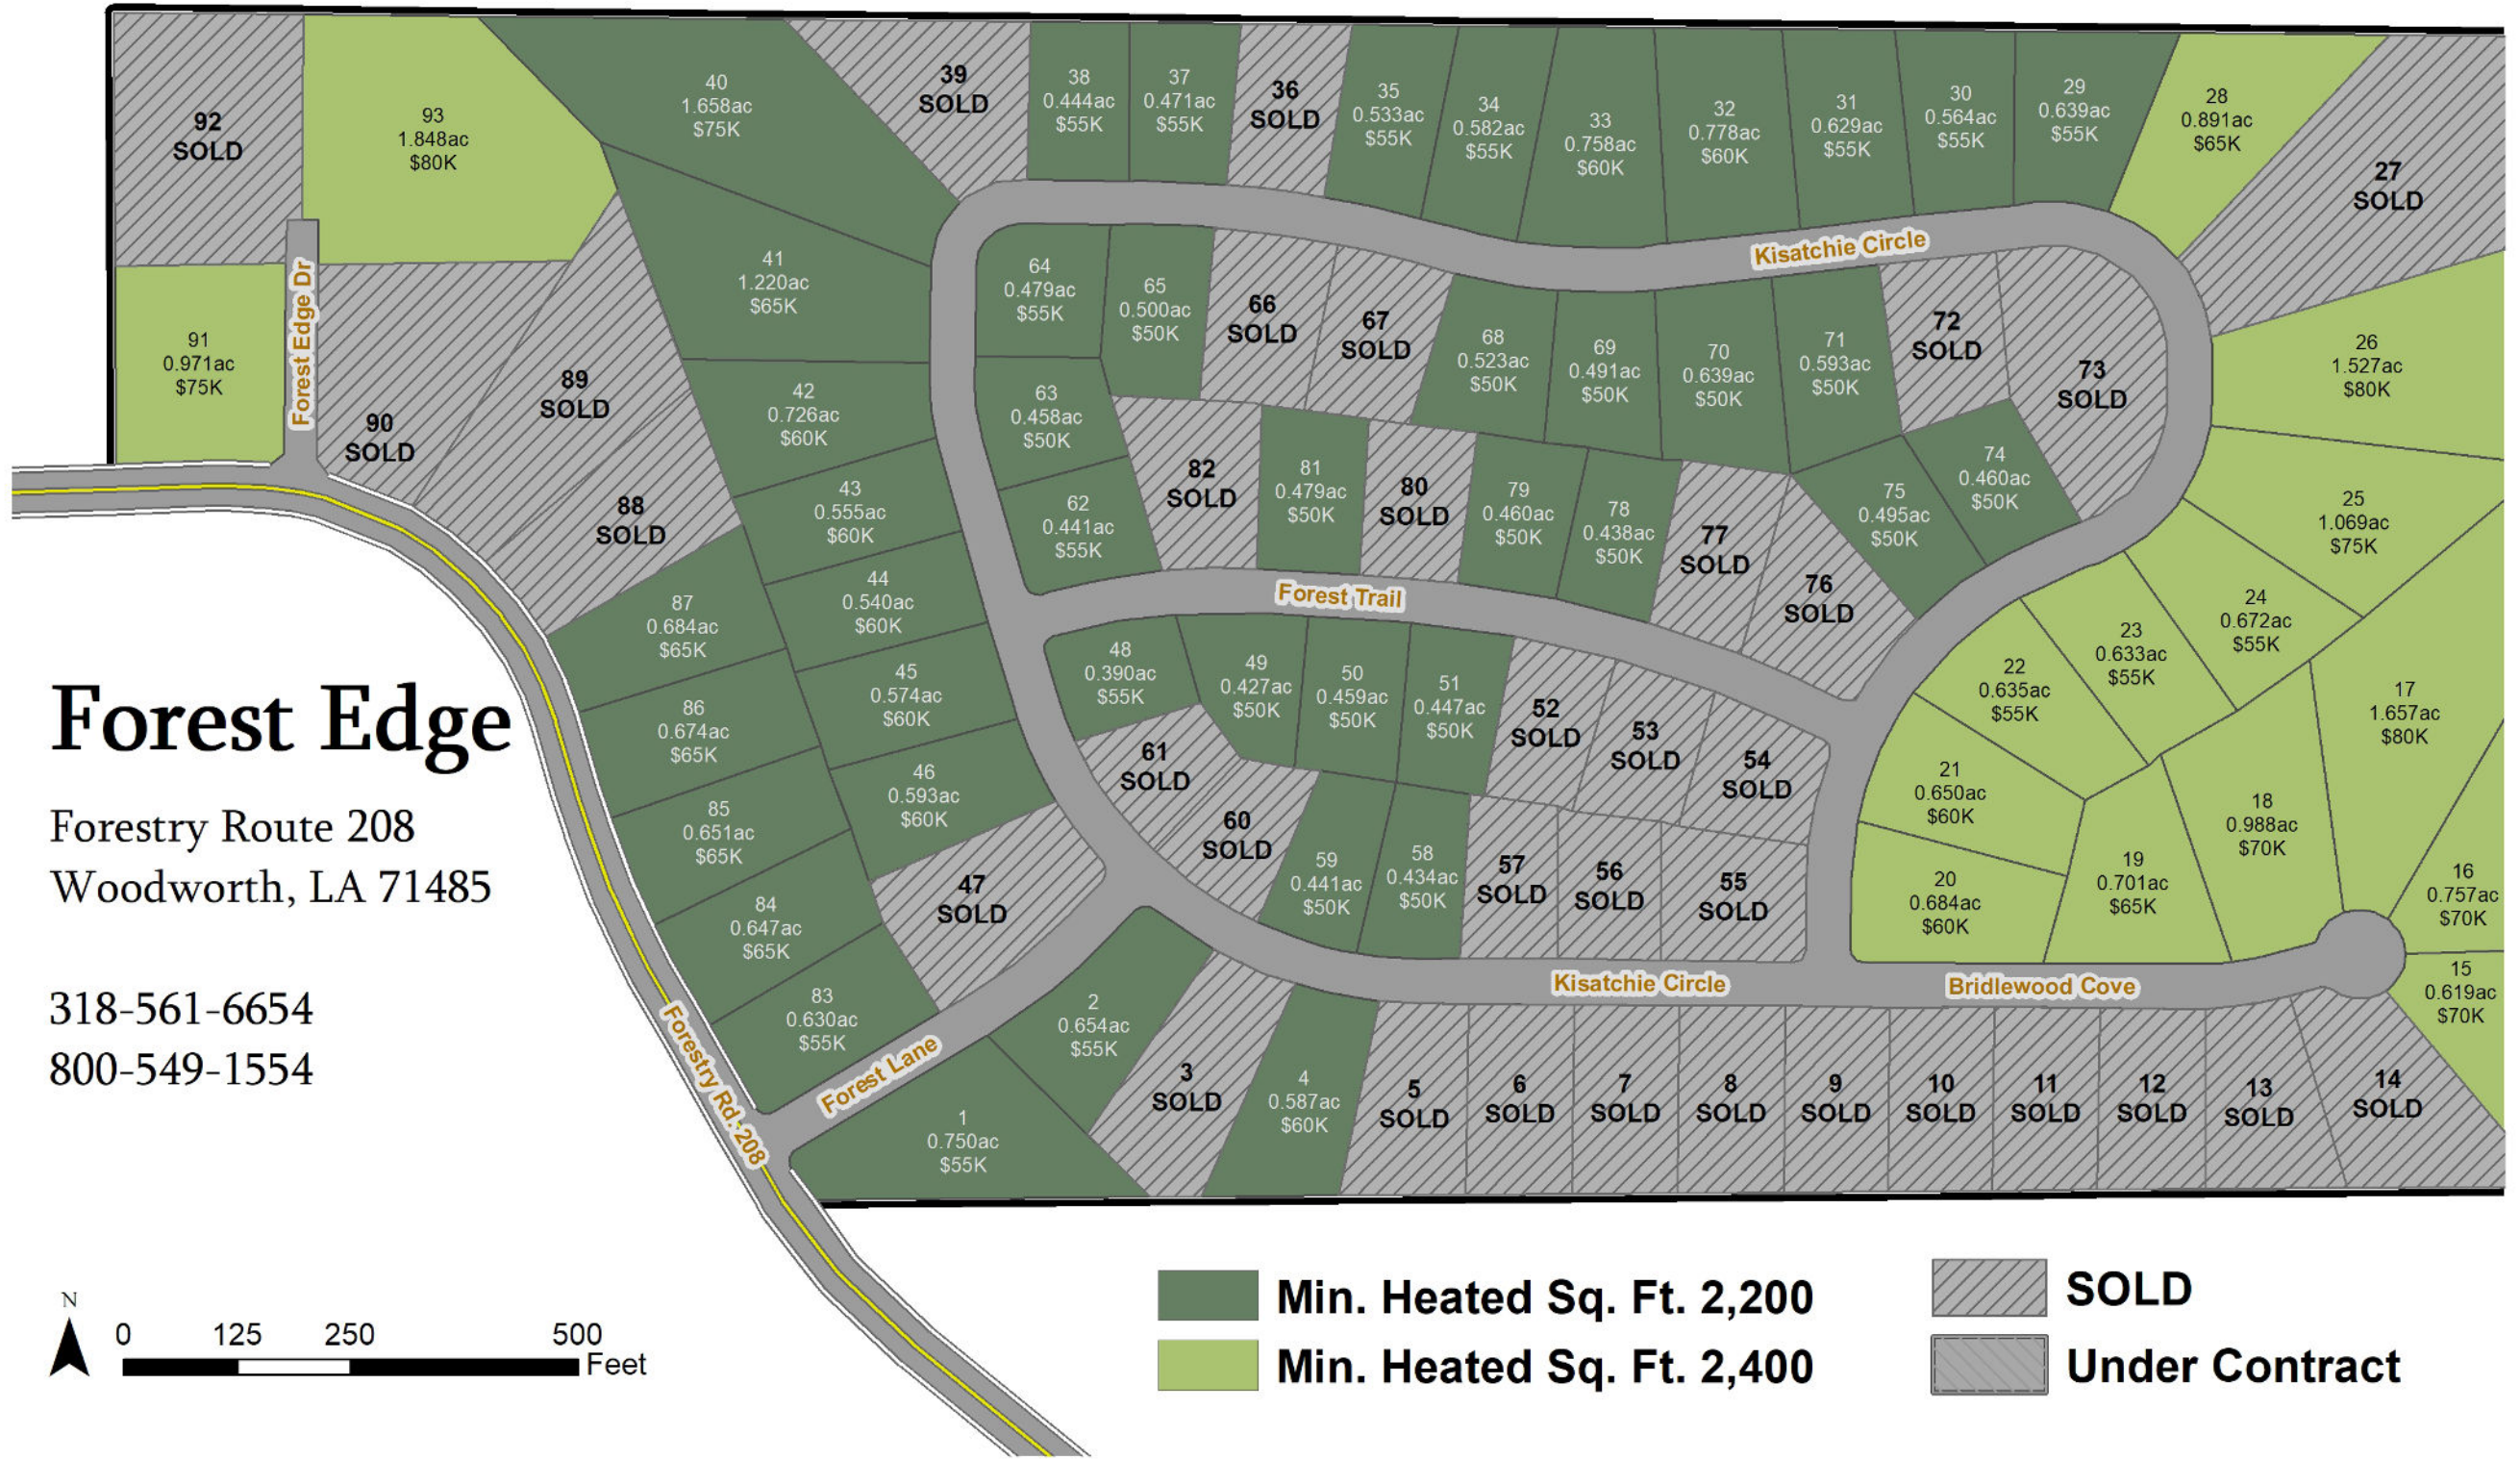

# Forest Edge

Forestry Route 208  
Woodworth, LA 71485

318-561-6654  
800-549-1554

- Min. Heated Sq. Ft. 2,200
- Min. Heated Sq. Ft. 2,400
- SOLD
- Under Contract